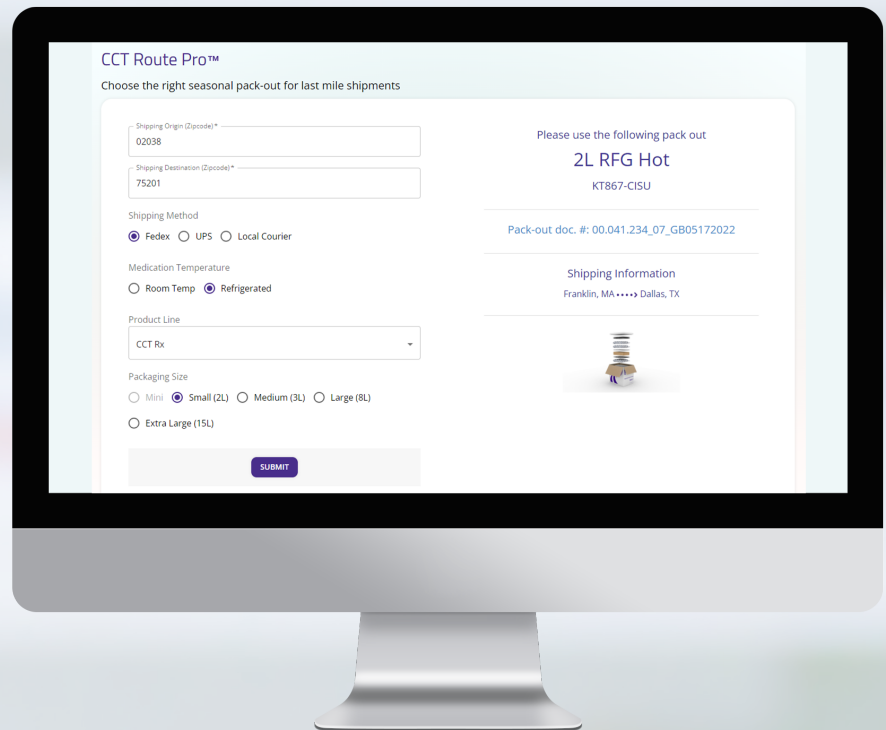

## What is CCT Route Pro™?

CCT Route Pro is part of our digital suite of solutions and services available on CCT Smart Solutions portal. It is a digital tool used to determine the best pack-out for our last mile seasonal solutions (CCT Rx™, Rx Naturals, Rx Mini and Rx Extended) using a predetermined shipping route, predictive weather route and predictive APIs.