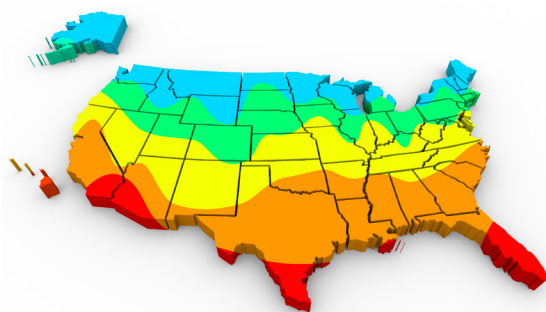

## What is CCT Route Pro™?

CCT Route Pro is part of our digital suite of solutions and services available on CCT Smart Solutions portal. It is a digital tool used to determine the best pack-out for our last mile seasonal solutions (CCT Rx™, Rx Naturals, Rx Mini and Rx Extended) using a predetermined shipping route, predictive weather route and predictive APIs.

USA AVERAGE ANNUAL TEMPERATURE MAP

46.4 - 53.6	68.0 - 82.4
53.6 - 60.8	82.4 - 89.6
60.8 - 68.0	89.6 - 96.8